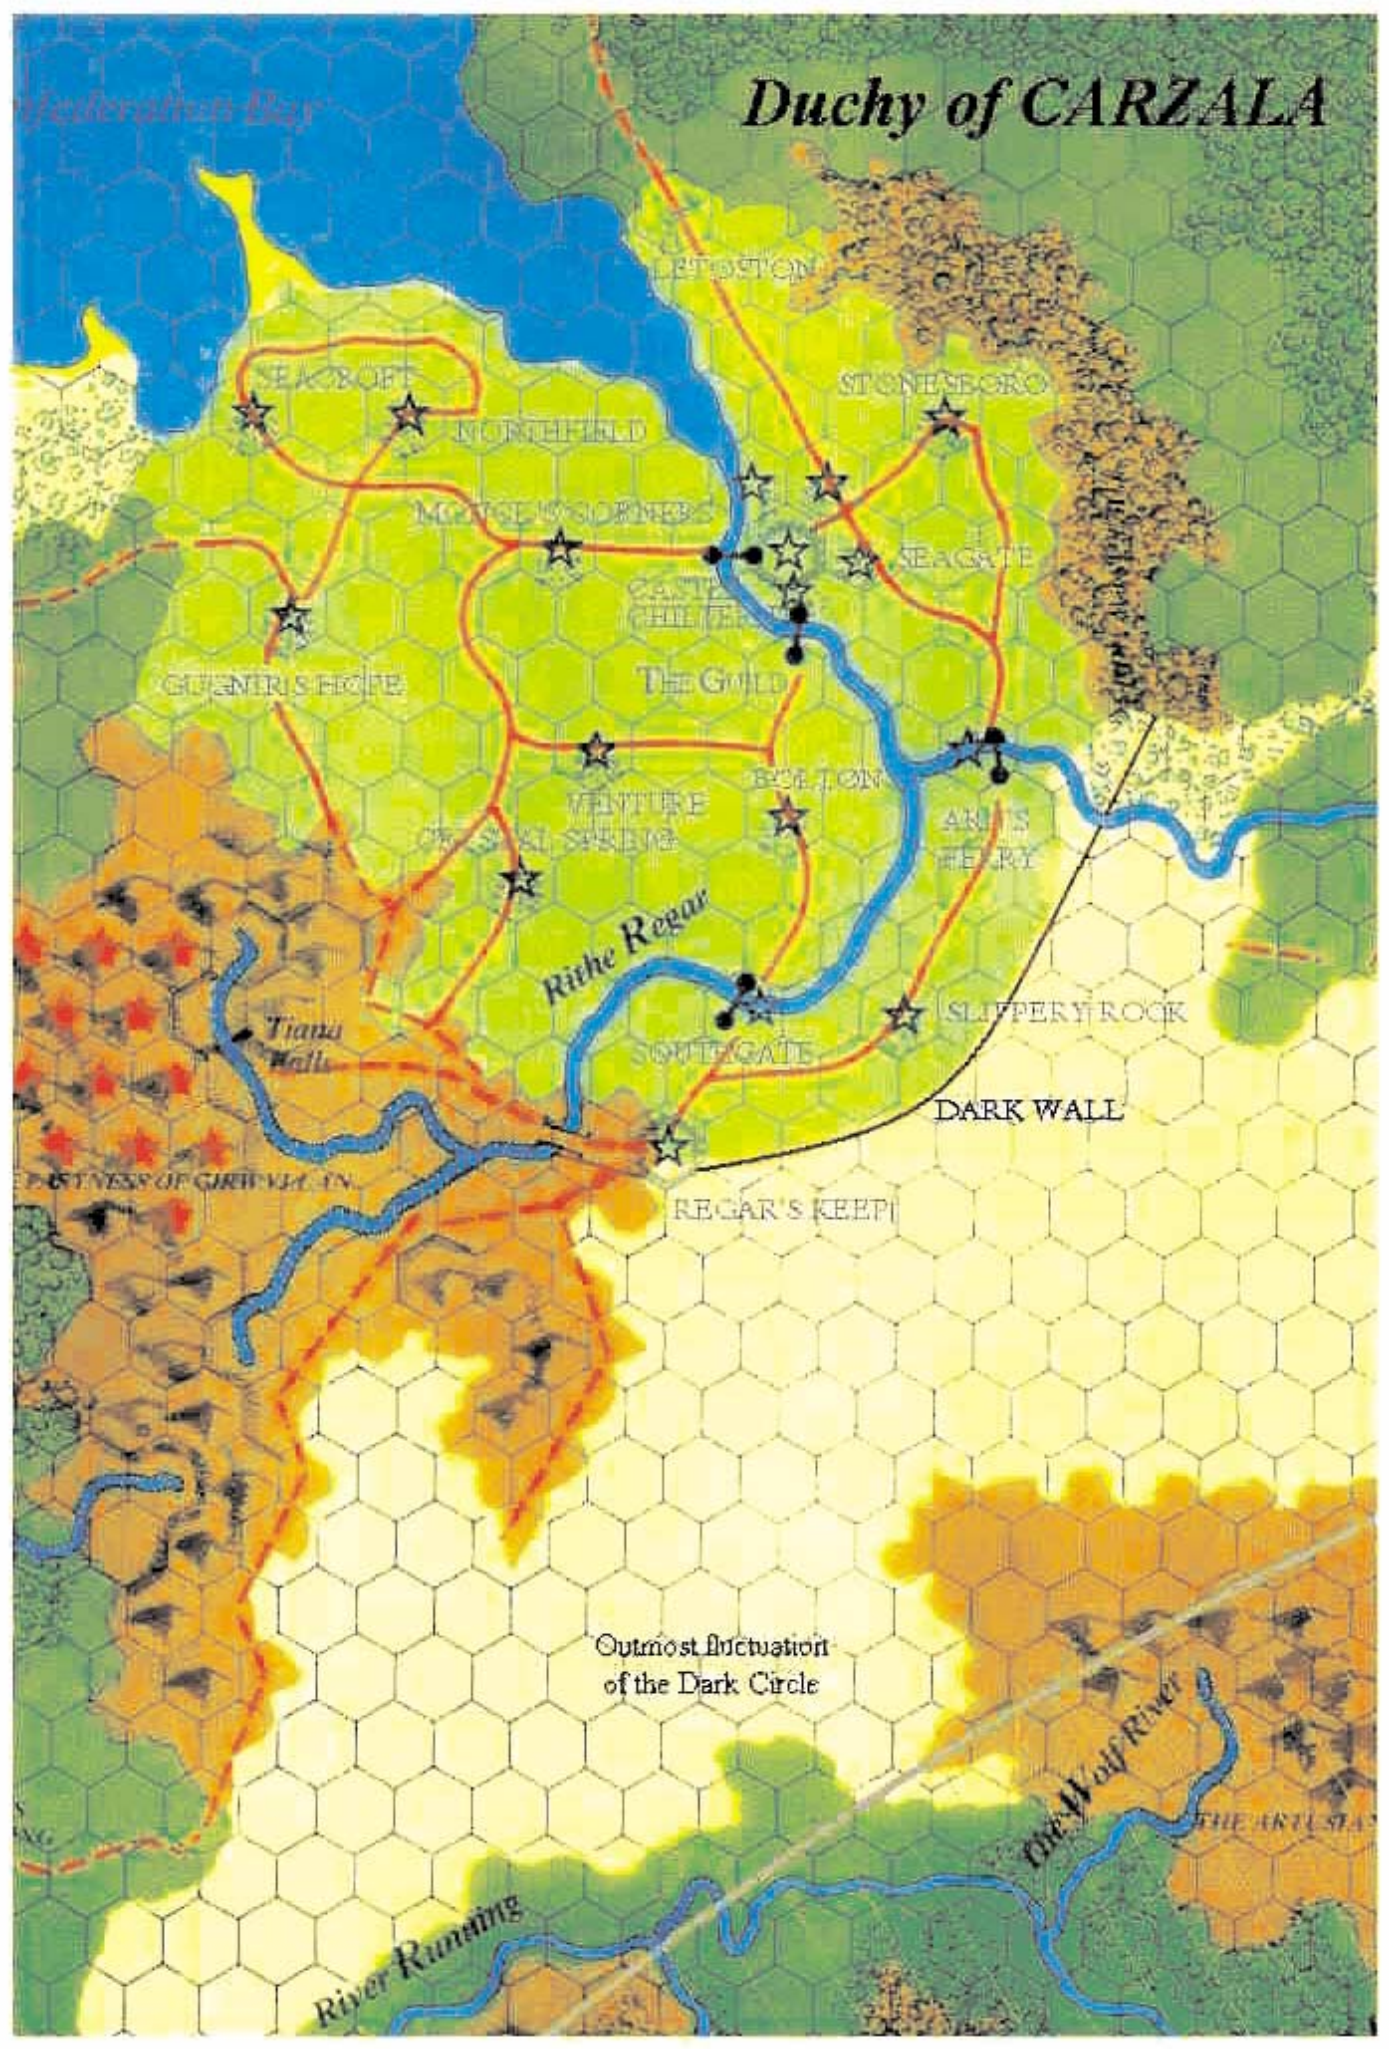

Duchy of CARZALA

Federation Bay

LETOSTON

STONEBORO

SEACROFT

NORTHFIELD

MOUNTAINSPRING

SEAGATE

GUENIN'S HOLE

The GOLD

Rirhe Regar

BOLTON

AN'S HERRY

Tiana walls

SLIPPERY ROCK

SOUTHGATE

DARK WALL

EASTNESS OF GIRVALLAN

REGAR'S KEEP

Outmost fluctuation of the Dark Circle

River Running

The Wolf River

THE ARTU SLA